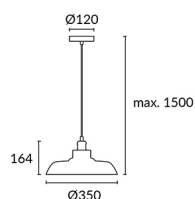

00-4851-E4-19

V0

Vintage Pendant Pendant

Designer: Carlos Santolaria

**Description**

Pendant for indoor use.

For downlighting. Design by C. Santolaria. Vintage/industrial design. Highly customisable: accessories, finishes... High durability for intensive use. Structure material: Steel. Structure finish: Patina, Bronze. Warranty: 5 Years.

Finish
Patina
Bronze

Material
Steel

**TECHNICAL CHARACTERISTICS****Light source**

Lampholder: 1 x E27
Output (W): MAX 100W
Total power consumption (W): 100
Lamp maximum dimension: 130/75 mm
Quantity: 1

GEAR

Brand: NA

Luminaire

Warranty: 5 Years

Logistics

Energy Efficiency: NO BULB
EAN Code: 8435381424640
Net Weight (Kg): 1.180
Weight in Kg (packaged): 2.160
Packing: 420 x 175 x 420
Masterbox: 4

The photograph may not match the reference exactly. Please read the product description to identify the finish.