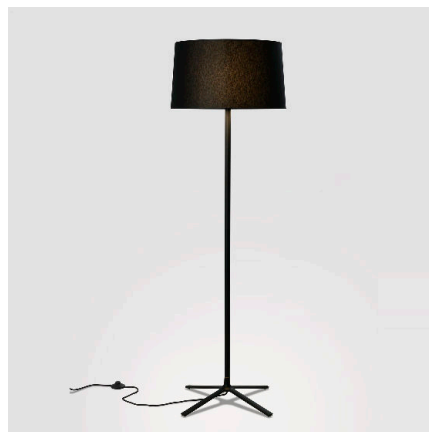

Structure material: Steel

Diffuser material: Textile, Methacrylate

Diffuser finish: Black, Tinted

Max. size of light bulb: 176/60 mm

Recommended light bulb: E27

Voltage / frequency: 100-240V/50-60Hz

Warranty: 5 años

Luminotechnic features

UGR crosswise: 15.4

UGR lengthwise: 15.5

Lampholder	Quantity	Light source power (W)
E27	3	Max. power 15W

Image may not match reference. LedsC4 reserves the right to amend any of the product's components. The data related to flux, power and colour temperature may be subject to changes made by the manufacturer.