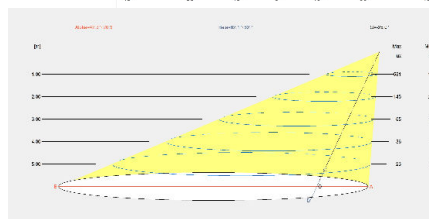

Structure material: Steel

Diffuser material: Textile, Methacrylate

Diffuser finish: Black, Tinted

Max. size of light bulb: 176/60 mm

Recommended light bulb: E27

Voltage / frequency: 100-240V/50-60Hz

Warranty: 5 años

Luminotechnic features

UGR crosswise: 15.4

UGR lengthwise: 15.5

Lampholder	Quantity	Light source power (W)
E27	3	Max. power 15W

Image may not match reference. LedsC4 reserves the right to amend any of the product's components. The data related to flux, power and colour temperature may be subject to changes made by the manufacturer.