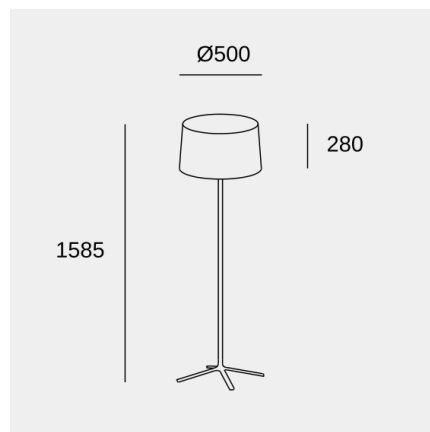

Hall

Nahtrang Design

Floor lamp Hall E27 45 4354lm

Technical features

Luminaire total power: 45W

Real lumens: 4354

Real lm/W: 97

Lens / reflector angle: FLOOD 93°

Structure material: Steel

Diffuser material: Textile, Methacrylate

Diffuser finish: Black, Tinted

Max. size of light bulb: 176/60 mm

Recommended light bulb: E27

Voltage / frequency: 100-240V/50-60Hz

Warranty: 5 años

Luminotechnic features

UGR crosswise: 15.4

UGR lengthwise: 15.5

Lampholder	Quantity	Light source power (W)
E27	3	Max. power 15W

Image may not match reference. LedsC4 reserves the right to amend any of the product's components. The data related to flux, power and colour temperature may be subject to changes made by the manufacturer.

Hall

Nahtrang Design

Floor lamp Hall E27 45 4354lm

Logistics

x 1

Net weight (kg): 5.615

Packaged weight (kg): 9.035

Packaging: 230mm x 230mm x
1405mm