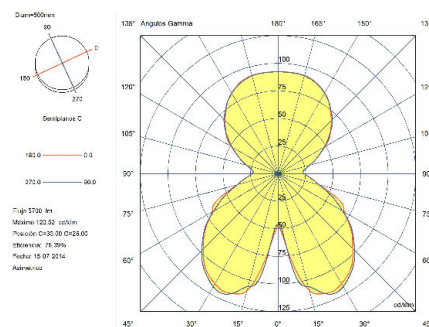

Luminotechnic features

UGR crosswise: 15.4

UGR lengthwise: 15.5

Lampholder	Quantity	Light source power (W)
E27	3	Max. power 15W

Image may not match reference. LedsC4 reserves the right to amend any of the product's components. The data related to flux, power and colour temperature may be subject to changes made by the manufacturer.