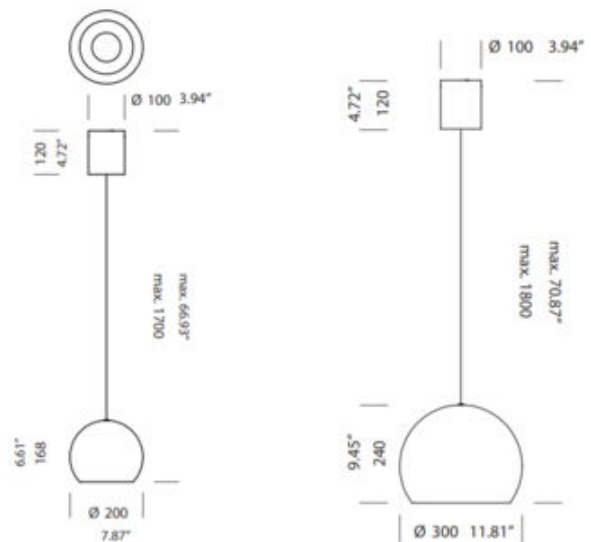

Shown in: Black

SHADE COLOR	N/A
BODY FINISH	White
WATTAGE	60W
DIMMER	Standard 120V
DIMENSIONS	7.87"W x 6.61"H
BULB NOT INCLUDED	
LAMP	1 x A19/Medium (E26)/60W/120V Incandescent 1 x A19/Medium (E26)/120V LED

Technical Information

PRODUCT DIMENSIONS Maximum Overall Height: 66.93"

ITEM NUMBER TSB571598

Installation note: Comes with a 4" backplate that mounts to a standard junction box

COMPANY	PROJECT	FIXTURE TYPE	APPROVED BY	DATE