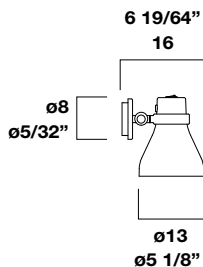

Oslo a

Technical information

Wall lamp giving direct light. Adjustable hood with double aluminium shade, the exterior surface enamelled white, silver or graphite with silver-anodised interior reflector. Switching by means of on/off switch located in the upper part of the hood.

Design by Lagranja

Dimensions cm / inches

Oslo a

Structure / Hood

158502500 Silver / White

158507200 Silver / Silver

158507400 Silver / Graphite grey

Luminaire