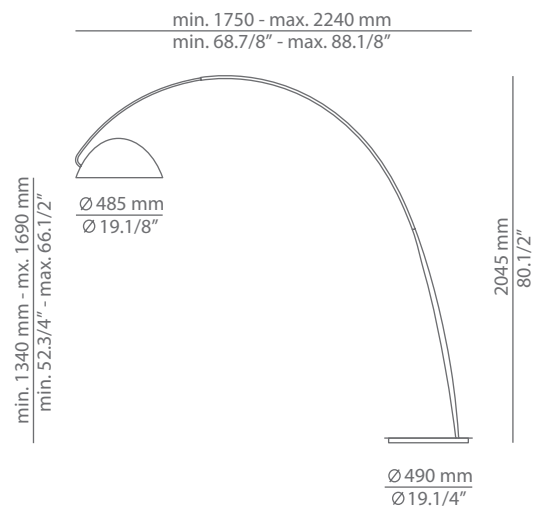

SPECIAL REQUIREMENTS

Custom finishes and versions

We offer custom plated or RAL finishes and shades.
Alternate lamping and versions available for projects. Consult our offices.